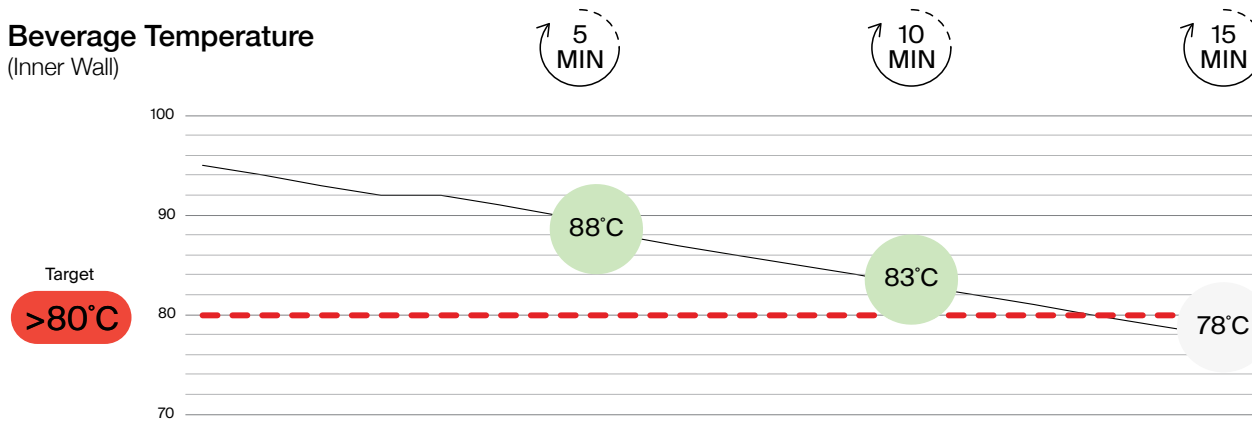

REFINED CUP PROFILE

Flexible wrap material, cutting-edge application technology and refined ripples for more sophisticated designs.

ULTIMATE BRANDING OPPORTUNITIES

Distinctive “brand bands” at the base, and side seem, provide multiple brand and messaging opportunities.

Unrivalled Performance

Still the leading cup for insulation

Ripple Refined™ maintains optimal beverage temperature of around 80°C for 15 minutes

Beverage Temperature
(Inner Wall)

Touch Temperature
(Outer Wall)