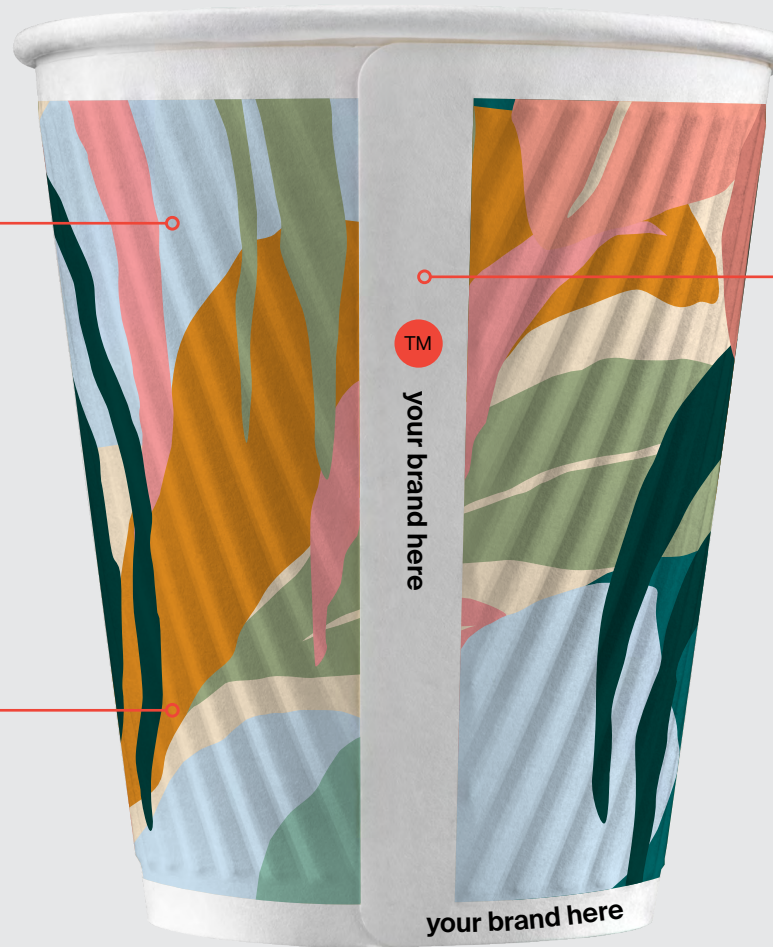

Contact us today to find out why everyone's talking about Ripple Refined™.

Ripple Refined™

BY DETPAK

UNRIVALLED INSULATION

Keeps cups cooler on the outside, and contents warmer for longer, for an improved customer experience.

REFINED CUP PROFILE

Flexible wrap material, cutting-edge application technology and refined ripples for more sophisticated designs.

ULTIMATE BRANDING OPPORTUNITIES

Distinctive “brand bands” at the base, and side seem, provide multiple brand and messaging opportunities.

Unrivalled Performance

Still the leading cup for insulation

Ripple Refined™ maintains optimal beverage temperature of around 80°C for 15 minutes

Beverage Temperature
(Inner Wall)

Touch Temperature
(Outer Wall)

Minimum order for custom print is 50k.

Textured high-quality print surface.

Branding on the go

Prominent flat side seam provides additional "brand band" real estate.

Apply your own custom design and messaging.