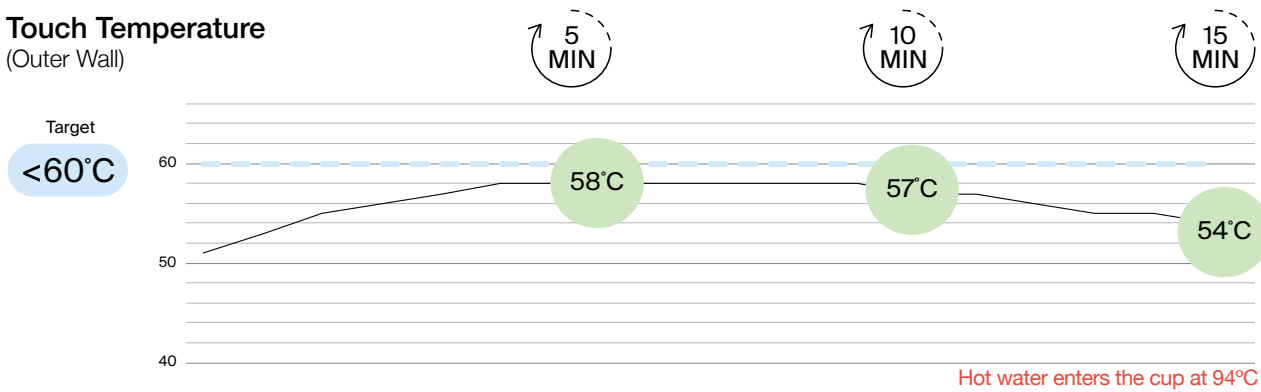

Unrivalled Performance

Still the leading cup for insulation

Ripple Refined™ maintains optimal beverage temperature of around 80°C for 15 minutes

Beverage Temperature
(Inner Wall)

Touch Temperature
(Outer Wall)